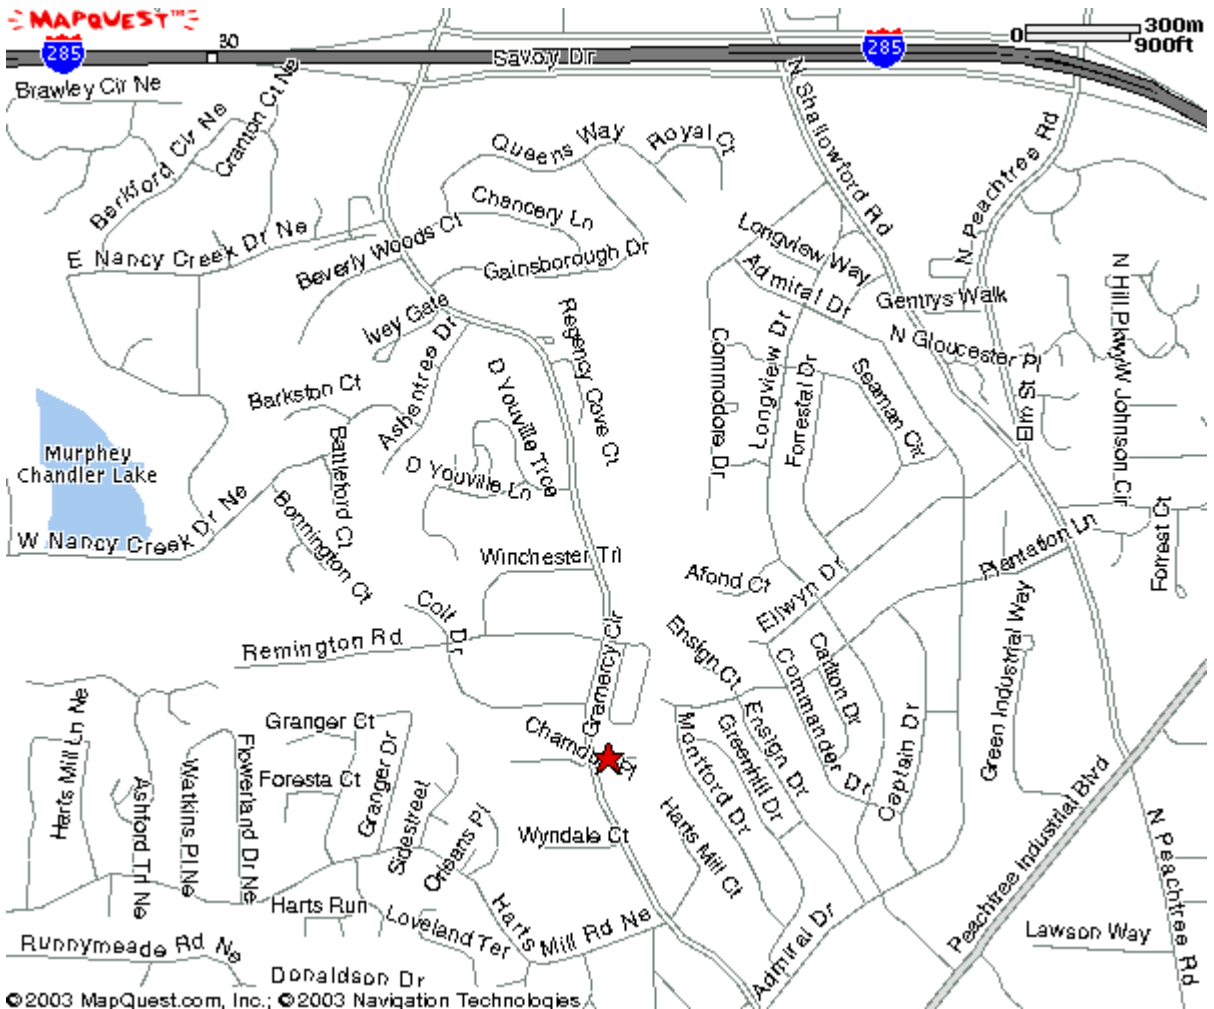

[Send To Printer](#) [Back to Map](#)

1943 Chamdun Way
Chamblee GA
30341-1770 US

Book a Hotel:

Save up to 70% on
Orbitz Savers Nationwide!

[Book Now!](#)

Notes:

All rights reserved. Use Subject to License/Copyright

This map is informational only. No representation is made or warranty given as to its content. User assumes all risk of use. MapQuest and its suppliers assume no responsibility for any loss or delay resulting from such use.